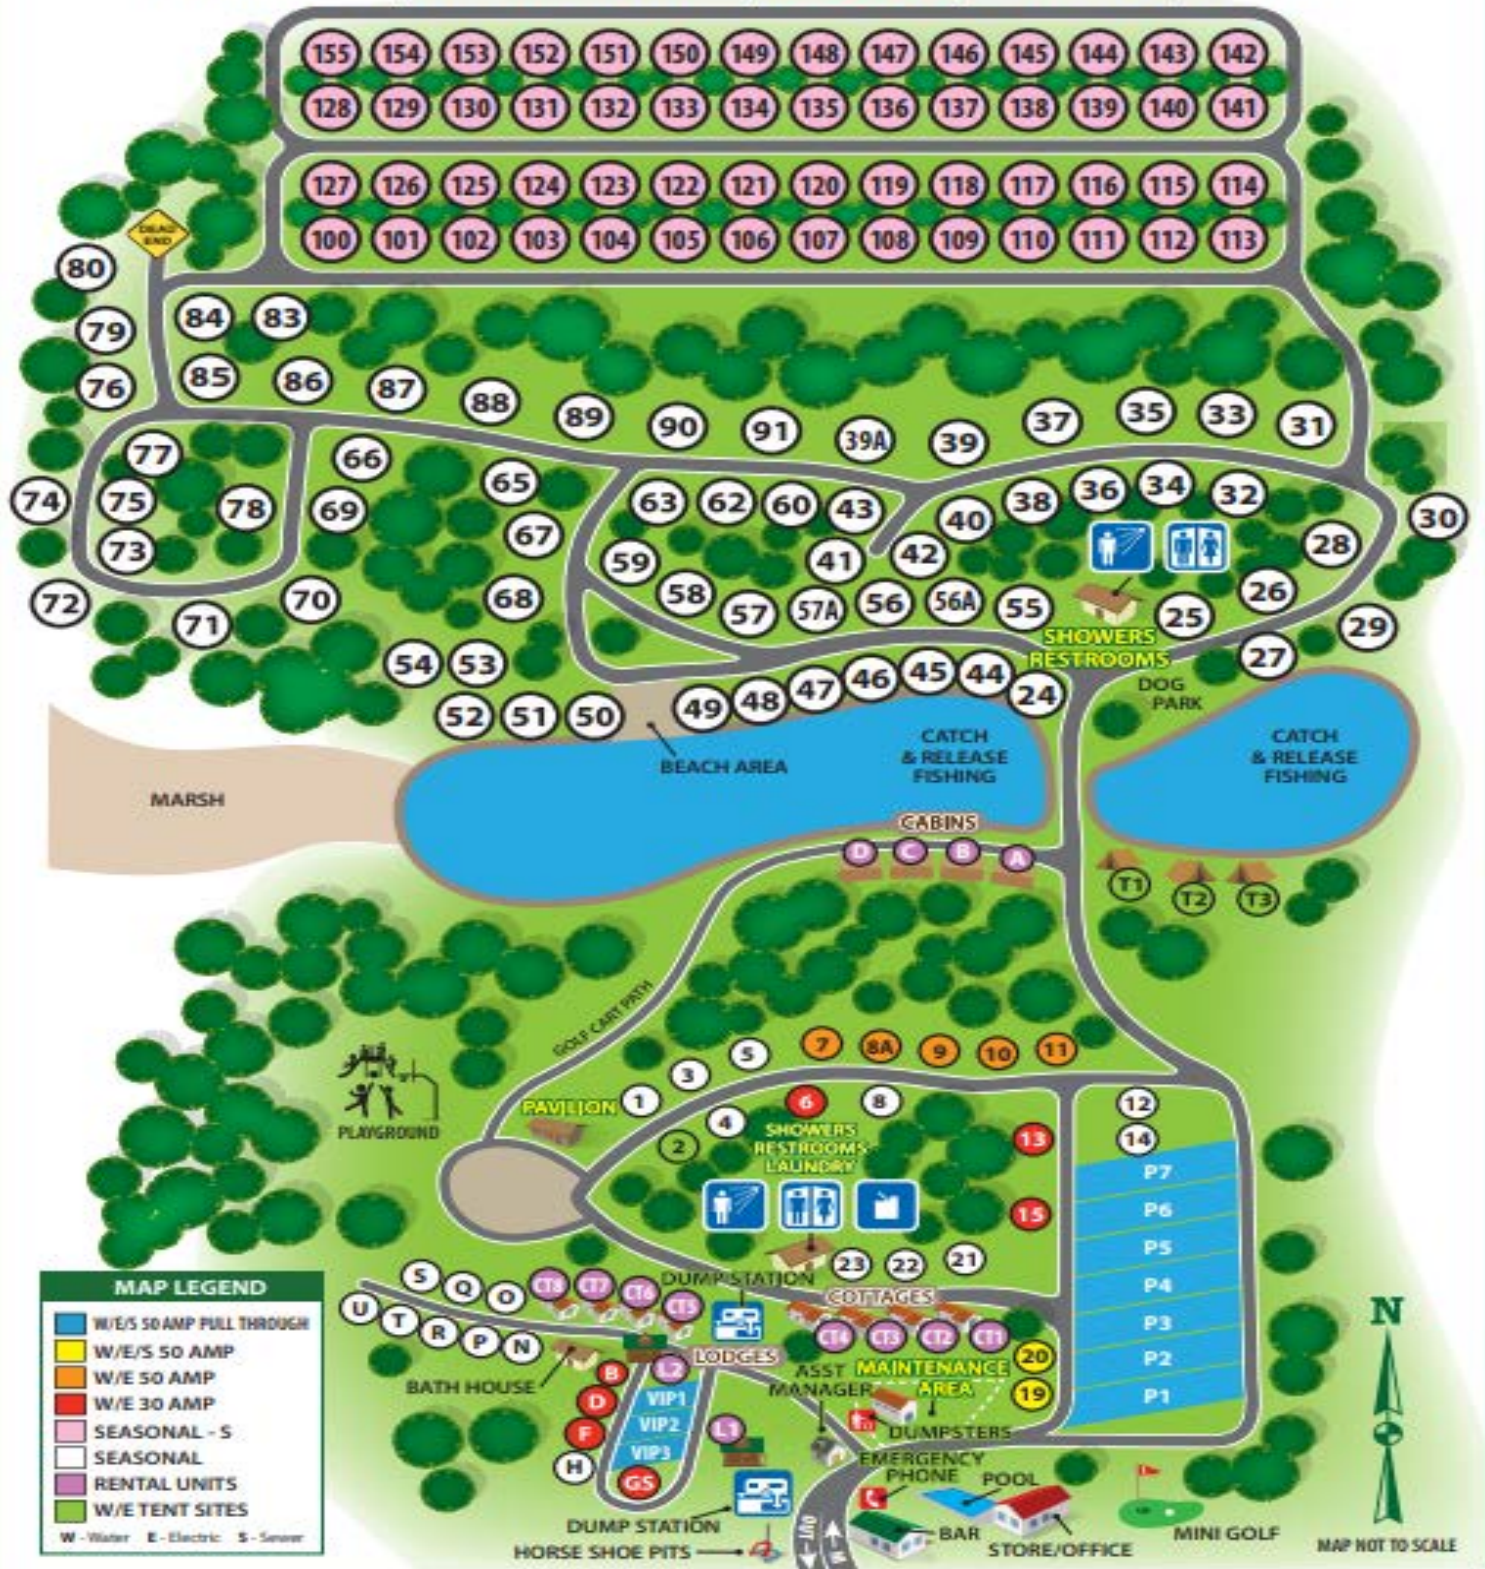

Dells Camping Resort

1130 Freedom Court | Wisconsin Dells, WI 53965 | 608-305-8404 | Email: info@campthedells.com

MAP LEGEND

- W/E/S 50 AMP PULL THROUGH
 - W/E/S 50 AMP
 - W/E 50 AMP
 - W/E 30 AMP
 - SEASONAL - S
 - SEASONAL
 - RENTAL UNITS
 - W/E TENT SITES
- W - Water E - Electric S - Sewer

MAP NOT TO SCALE

← TO HWY 13 1.7 MILES

FREEDOM COURT

TO 11TH AVE 1400 FT →